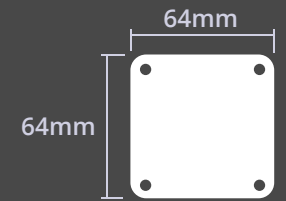

Mechanische Warensicherung

Stand 2017

Form Adapter

	50mm / 32mm	28mm / 28mm	70mm / 44mm	64mm / 64mm
Ball				
Öse				
Stiffplate				
Flexo				
Schlüsselring				
Lasso: 4mm				
Lasso: 6mm				
Hangplate				
Karabiner				
Safety				